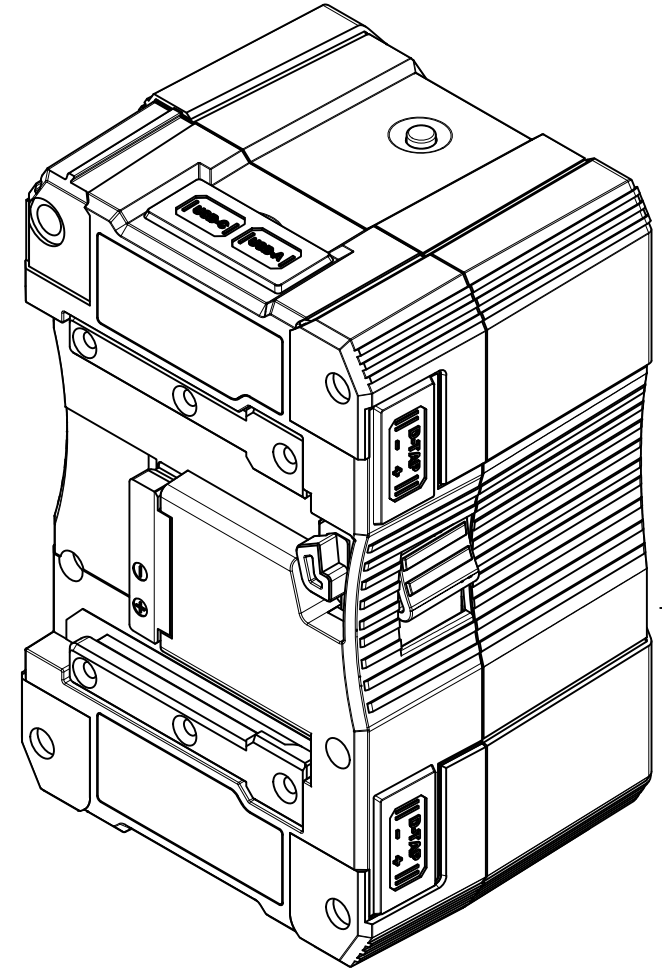

Dept. Marketing & Support	Created by Elia Quadri 27.06.22			
	Document type Technical Drawing	Document status Final		
	Title BM-HV300	Rev.	Date of issue	Sheet 1/2

Dept. Marketing & Support	Created by Elia Quadri 27.06.22			
	Document type Technical Drawing	Document status Final		
	Title BM-HV300	Rev.	Date of issue	Sheet 2/2