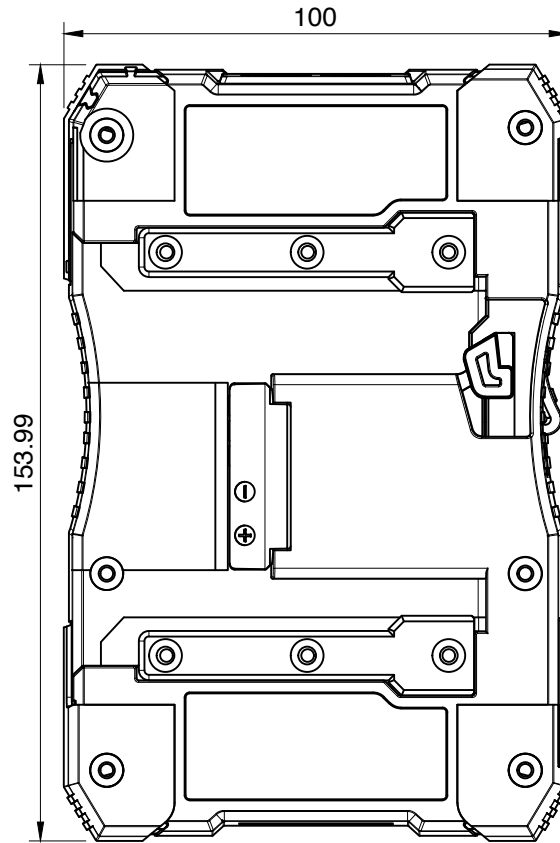

Dept. Marketing & Support	Created by Elia Quadri 27.06.22			
	Document type Technical Drawing	Document status Final		
	Title BM-HV300	Rev.	Date of issue	Sheet 1/2

Dept. Marketing & Support	Created by Elia Quadri 27.06.22			
	Document type Technical Drawing	Document status Final		
	Title BM-HV300	Rev.	Date of issue	Sheet 2/2